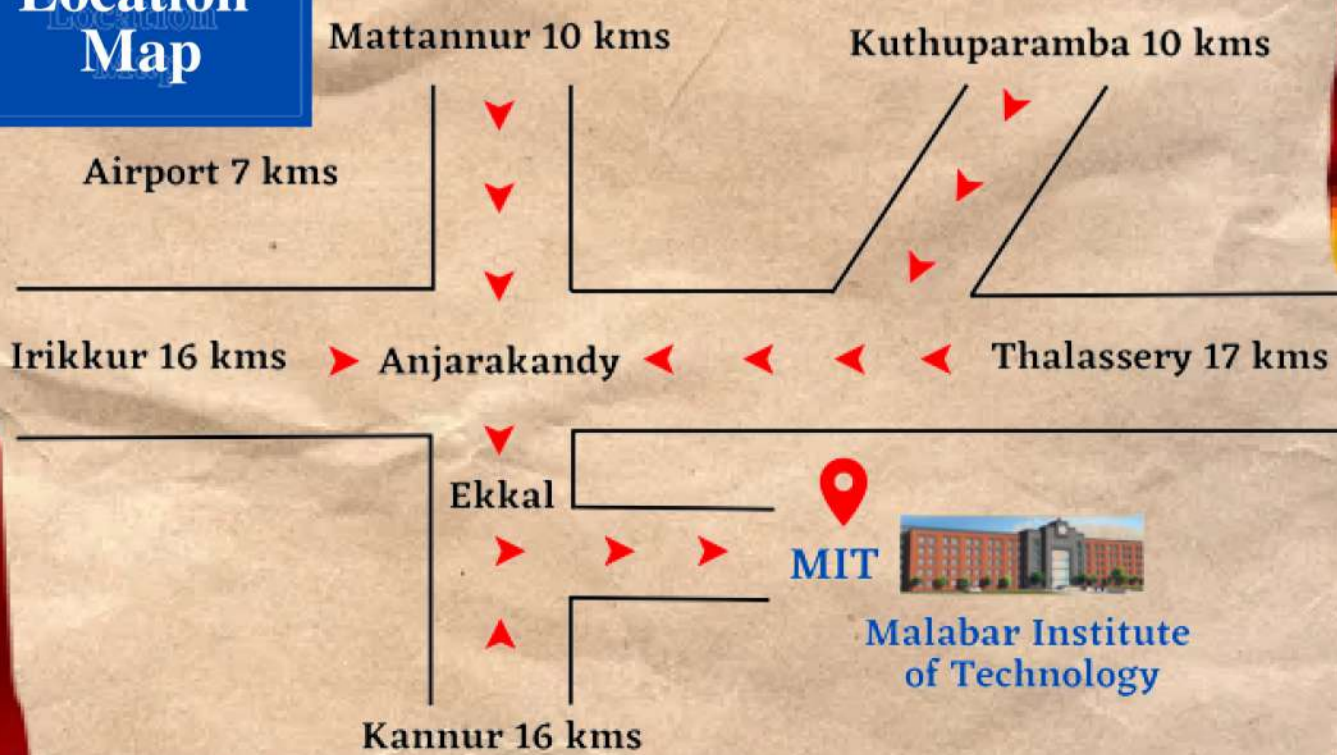

Location Map

Malabar Institute of Technology

Anjarakandy Integrated Campus,
Kannur, Kerala 670611, India

9778769134

www.mitkannur.ac.in | contact@mitkannur.ac.in